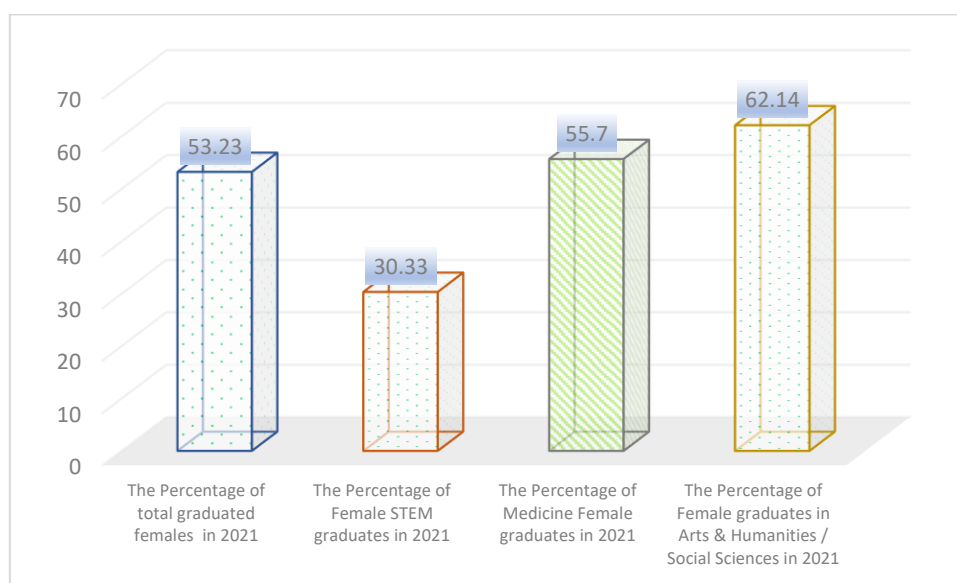

SDG5 (Gender Equality)

Metrics and indicators

5.6. Women's progress measures

5.6.7. Track women's graduation rate Year: 2021

The Percentage of total graduated females in 2021 was 53.23%.

The Percentage of Female STEM graduates in 2021 was 30.33%.

The Percentage of Medicine Female graduates in 2021 was 55.7%.

The Percentage of Female graduates in Arts & Humanities / Social Sciences in 2021 was 62.14%.

The women's graduation rate in 2021