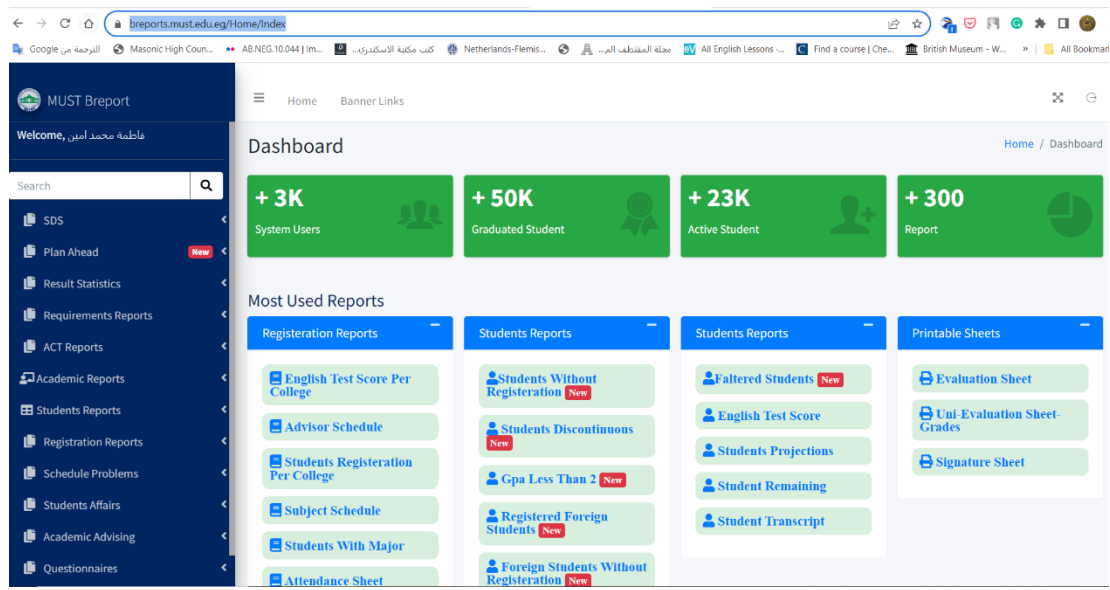

Another program for the Human Resource solution and days off of the staff, employees and Hospital staff instead of wasting papers
<https://human.must.edu.eg/>

The screenshot shows the website interface with the following logos and text:

- Human Resources Solution
- HUMAN
- MANAGEMENT DEVELOPMENT CENTER
- MISR UNIVERSITY FOR SCIENCE & TECHNOLOGY
- SOUAD KAFABI UNIVERSITY HOSPITAL

At the bottom, it says: © 2014 MUST MDC. All Rights Reserved.

MUST Rankings Office

MISR UNIVERSITY FOR SCIENCE & TECHNOLOGY

For studying the status of the students from their reports instead of the printed reports. <https://breports.must.edu.eg/Home/Index>

For the registration of the students and the faculties self-services remotely the University used the program <https://bannerlinks.must.edu.eg/>.